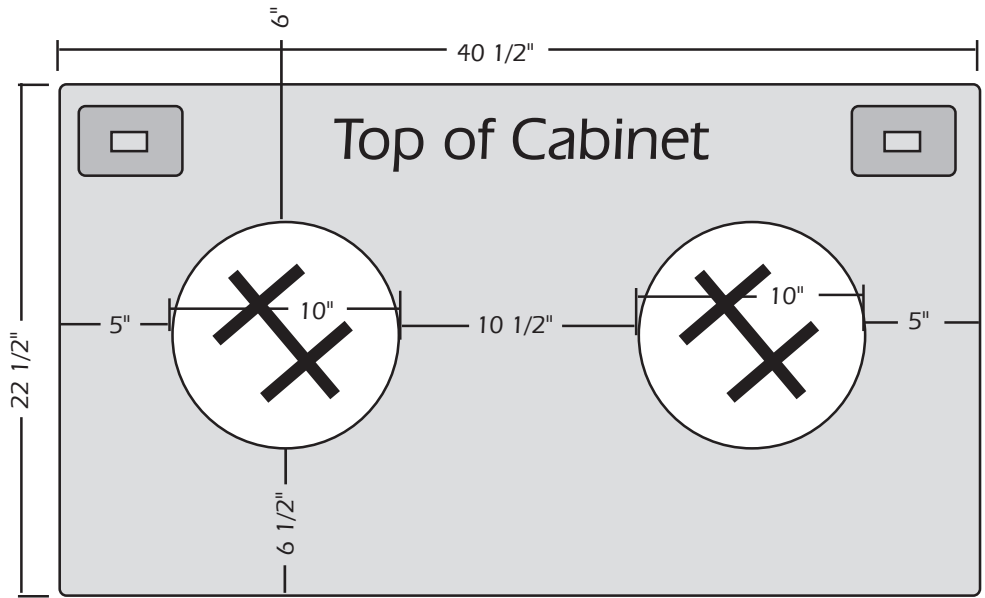

# Spin Art Machine Plans

Twirlapaint  
 Concord & Tryens Rd.  
 Aston, Pa. 19014  
 Tel: 610-459-8303  
 Fax: 800-343-6707

To order parts log on to [www.twirlapaint.com](http://www.twirlapaint.com)