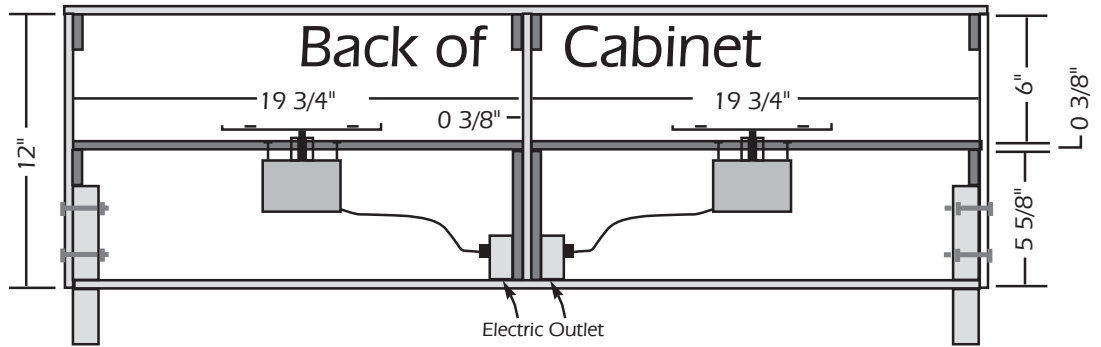

# Spin Art Machine Plans

Twirlapaint  
 Concord & Tryens Rd.  
 Aston, Pa. 19014  
 Tel: 610-459-8303  
 Fax: 800-343-6707

To order parts log on to [www.twirlapaint.com](http://www.twirlapaint.com)