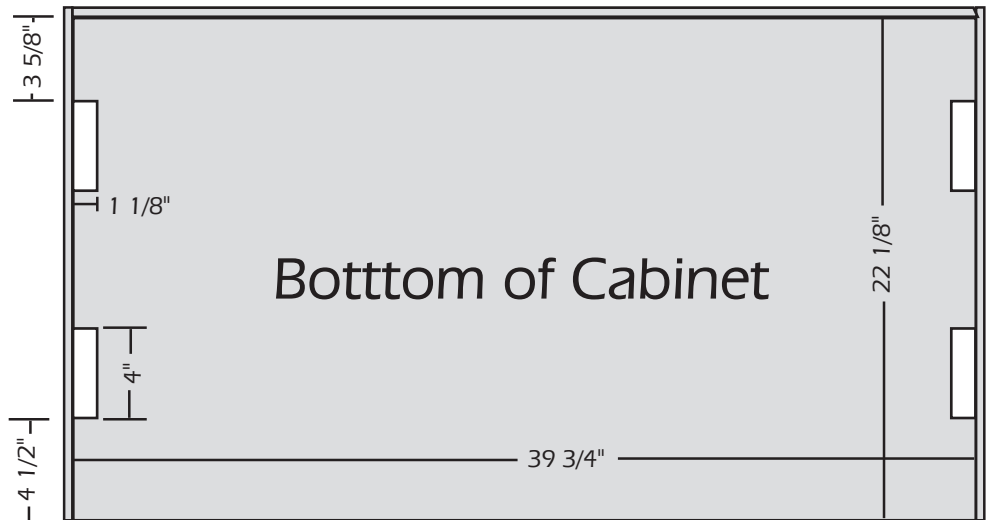

# Spin Art Machine Plans

Twirlapaint  
 Concord & Tryens Rd.  
 Aston, Pa. 19014  
 Tel: 610-459-8303  
 Fax: 800-343-6707

To order parts log on to [www.twirlapaint.com](http://www.twirlapaint.com)